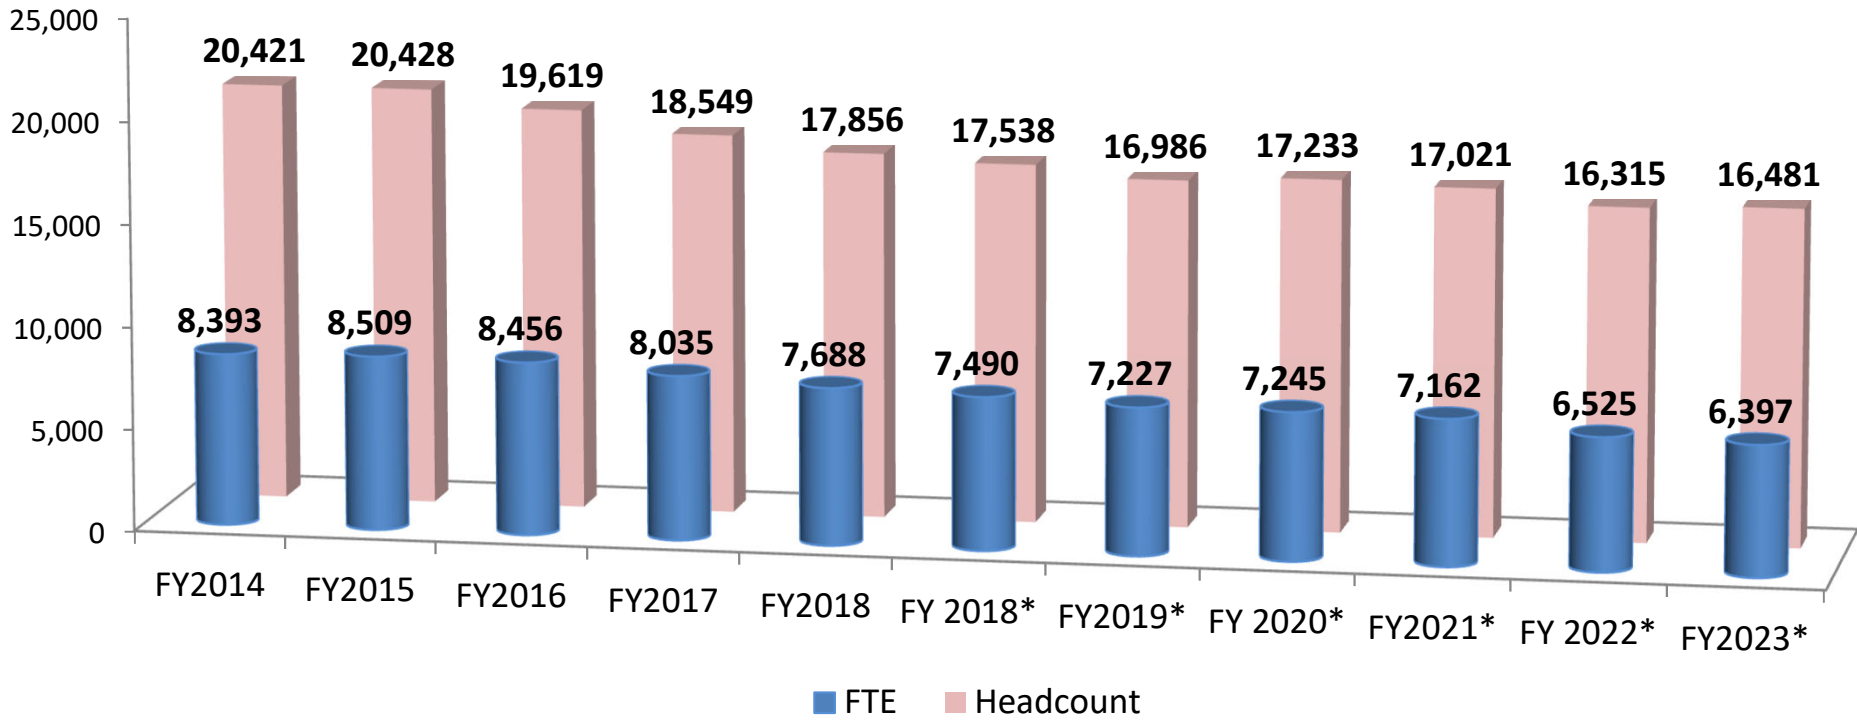

# Oklahoma City Community College Ten Year Annual Student Headcount and FTE

\*Students designated as never attending have been excluded