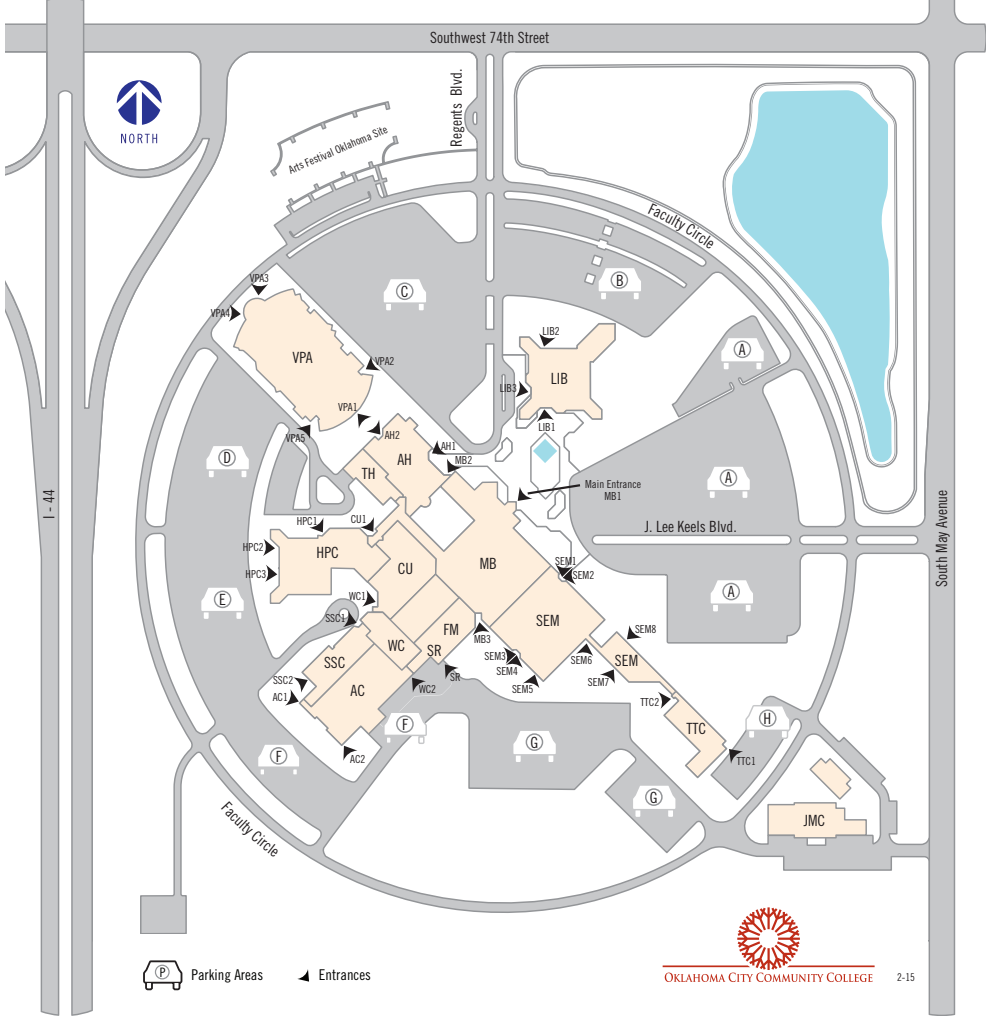

Arts Festival Oklahoma Site

Regents Blvd.

Faculty Circle

I - 44

South May Avenue

Faculty Circle

Parking Areas    Entrances

Arts Festival Oklahoma Site

Regents Blvd.

Faculty Circle

I - 44

South May Avenue

Faculty Circle

Parking Areas    Entrances