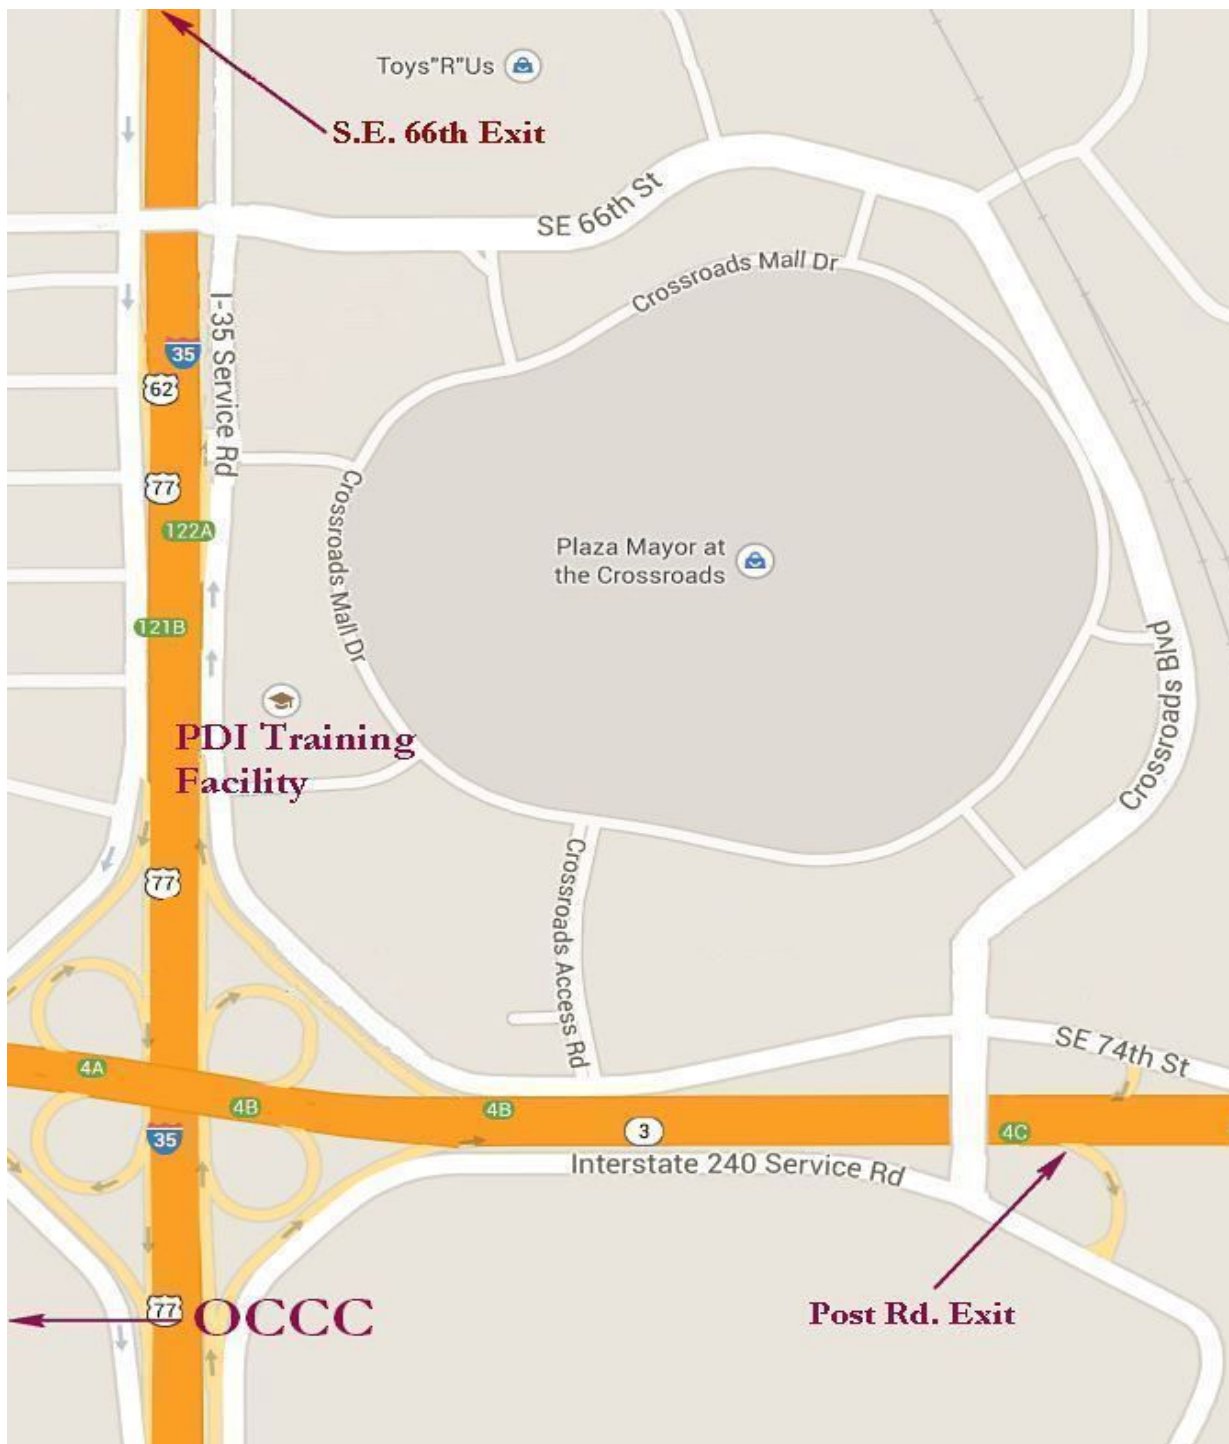

The Professional Development Institute Training Center at Oklahoma City Community College is now located at:

PDI Training Center
7124 South I-35 Service Rd.
Oklahoma City, OK 73149
(405) 682-7562 www.occc.edu/pdi

From the North: Take exit 122 (SE 66th St.) off of I-35. Make a left onto SE 66th St. Head towards the mall and take Crossroads Mall Dr. around to the PDI Training Center.

From the South: Take Exit 4C (Post Rd.) off of I-240 and make a right off of the exit ramp. Turn right at the stop sign onto Crossroads Blvd. Make a left at the second light towards the mall and take Crossroads Mall Dr. around to the PDI Training Center