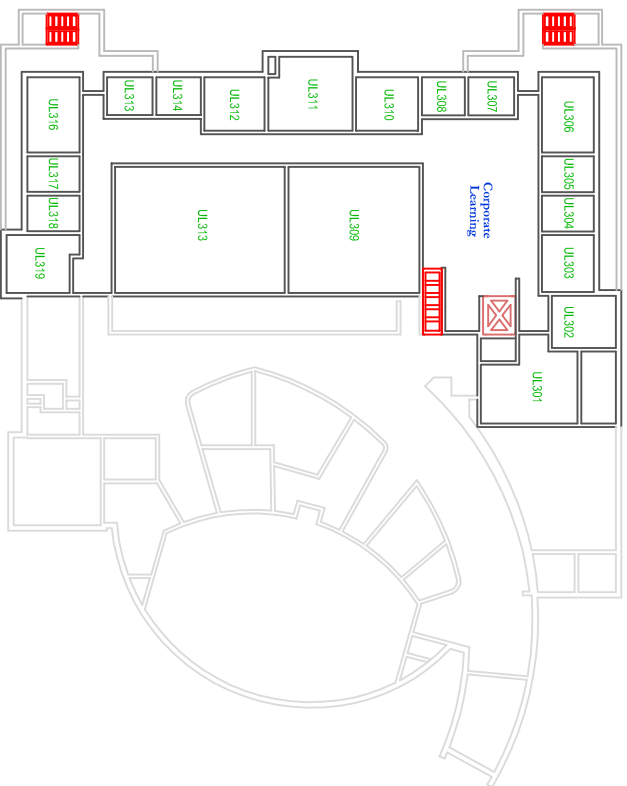

OKLAHOMA CITY COMMUNITY COLLEGE

John Massey Center Locator Map (11-07)

 Elevators
 Entrances

 Handicap Entrances
 Stairs

M Men's Restrooms
W Women's Restrooms

Lower Level

Main Level

Upper Level