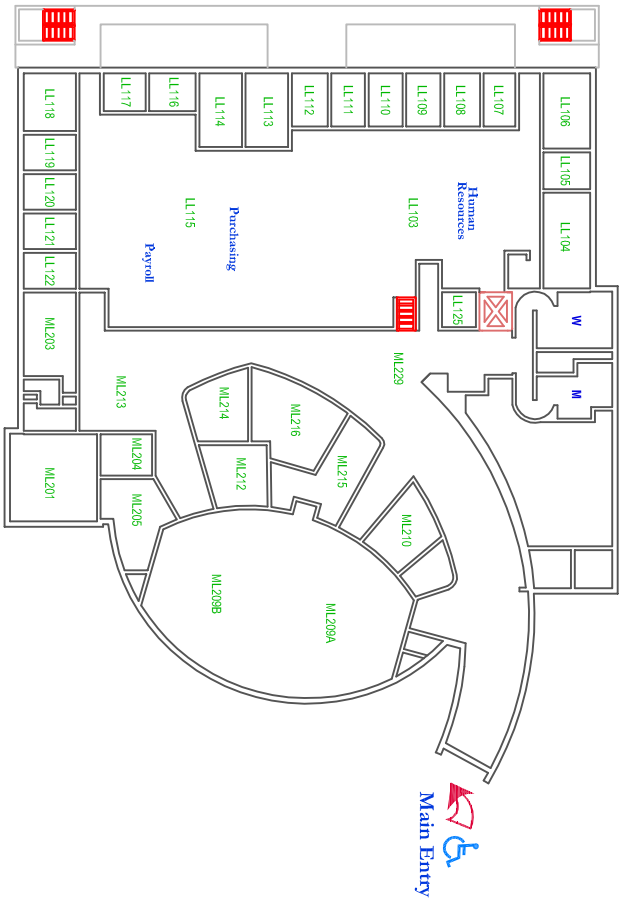

OKLAHOMA CITY COMMUNITY COLLEGE

John Massey Center Locator Map (11-07)

 Elevators
 Entrances

 Handicap Entrances
 Stairs

M Men's Restrooms
W Women's Restrooms

Lower Level

Main Level

Upper Level